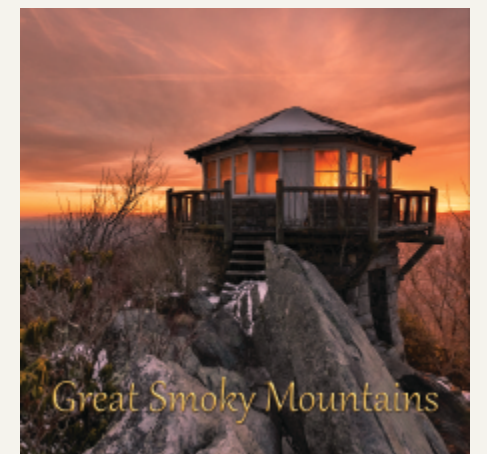

4.5" x 1.5"

SKU: MGT45150001

Window to the Mountains

3.0" x 3.0"

SKU: MGT30300002

Momma Bear

3.0" x 3.0"

SKU: MGT30300001